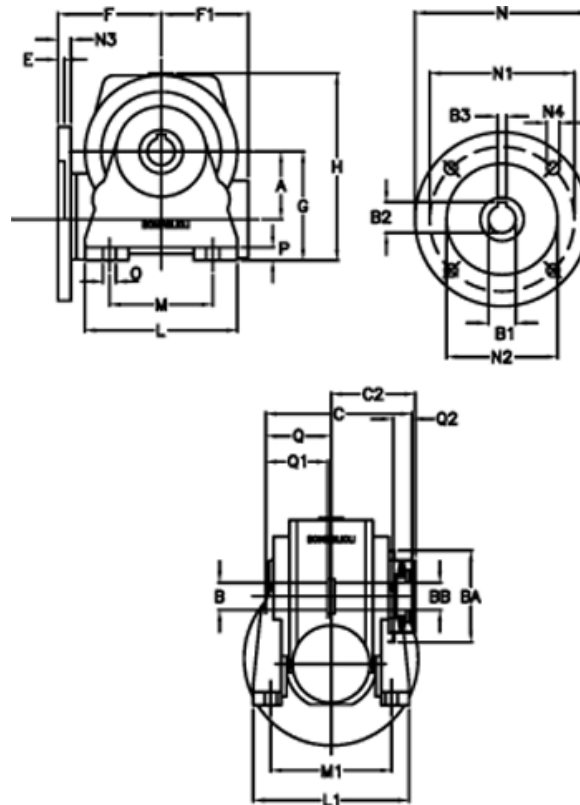

Article number: 390204902813216

Description: Worm Gear with Torque Limiter  
VF 49-L1-N-28 P80B5

## Measures

a = 49.50	C2 = 63,5	L1 = 124	O = 8.5
B = 25	Description = VF 49N-xx-80B14	m = 63	P = 12
B1 E7 = 19	E = 3.0	M1 = 98.5	Q = 51.0
B2 = 21.8	F = 70	N = 120	Q1 = 41
B3 H9 = 6	F1 = 63	N1 = 100	Q2 = 15
BA = 63	g = 82	N2 = 80	
BB H7 = 14	H = 138.0	N3 = 10.0	
C = 105	L = 110	N4 = 7	